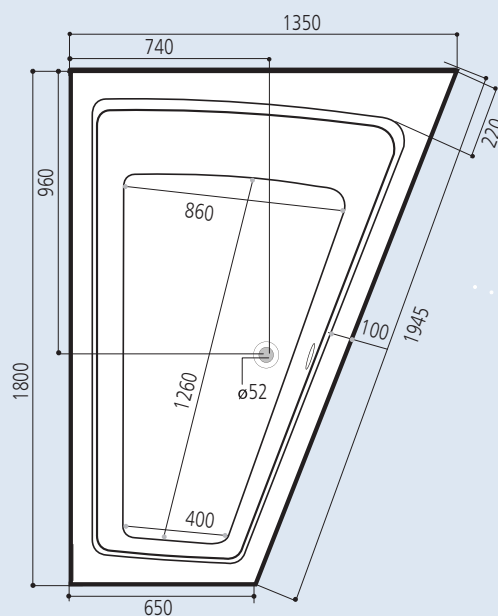

ROXANA

180/135/47

☔ 240 l

LINKS/LEFT

RUBEN[®]
DESIGN