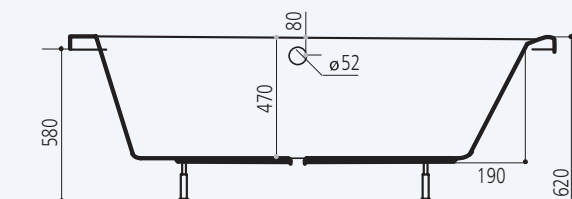

ROXANA

180/135/47

☔ 240 l

LINKS/LEFT

RUBEN[®]
DESIGN