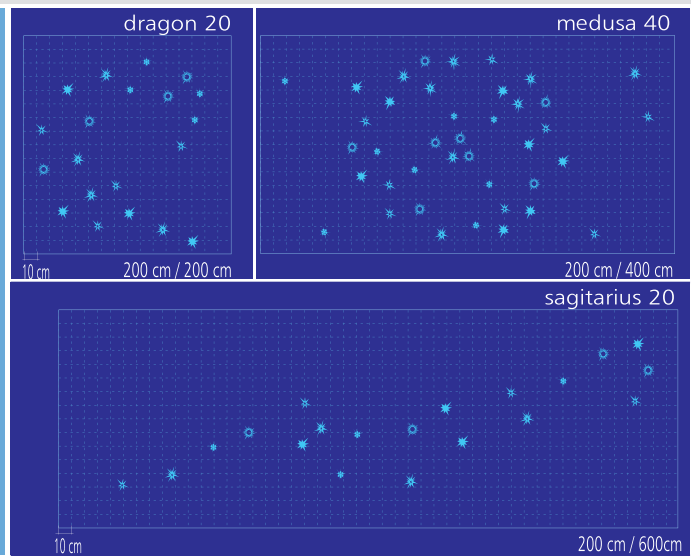

SAMPLE ARRANGEMENTS