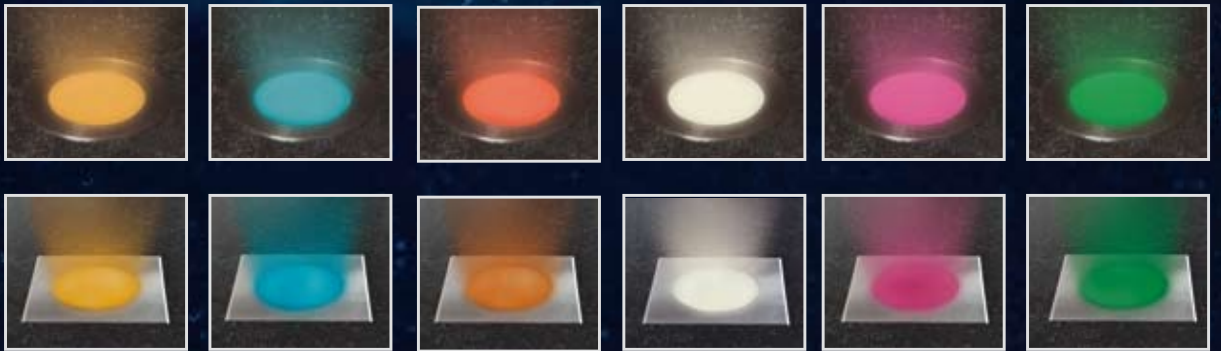

LIGHT FRAMES

- anodized aluminium (can be dry-painted in RAL powder coating technology)
- mounting: corners, shelves, joints, floors, recesses, furniture and enclosures.
- enclosed are profile finishes and connectors
- fully compatible with MOONWALK control system

PROFILE FINISH

SLIM

FLAT

CORNER

MOONWALK - SYSTEM & LIGHTING SPOTS

M
O
O
N
W
A
L
K

QUADRO

RONDO