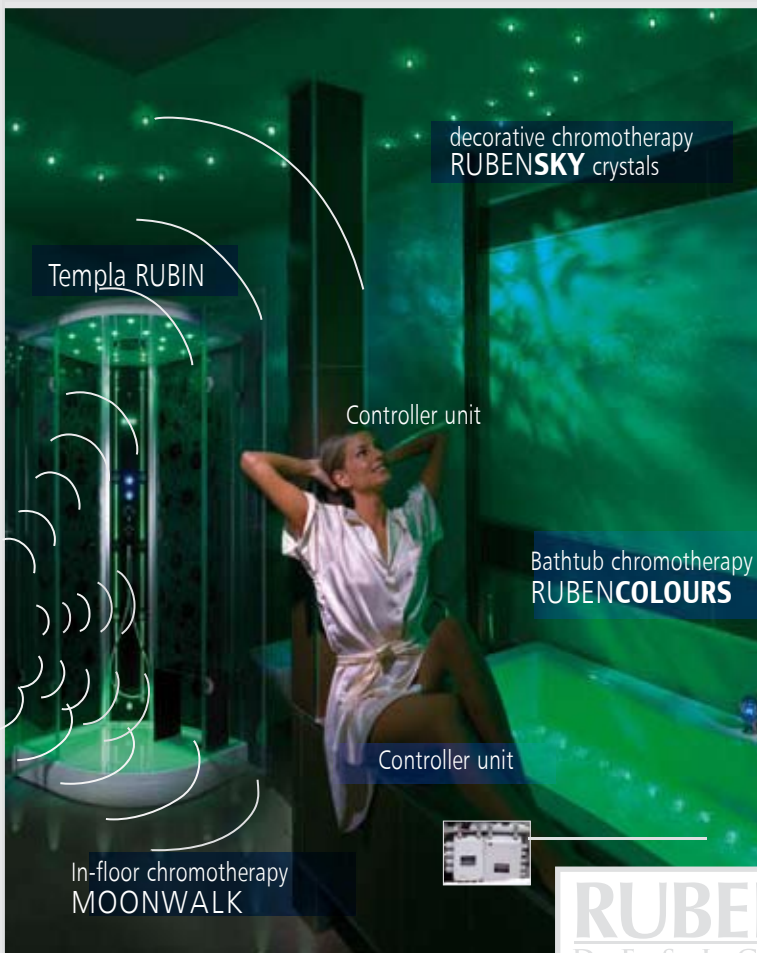

DESCRIPTION OF MOONWALK SYSTEMS

SYSTEM	M O O N W A L K 6	M O O N W A L K 12	M O O N W A L K 24
NO. OF LIGHT SPOTS	6	12	24
RONDO	<input type="checkbox"/>	<input type="checkbox"/>	<input type="checkbox"/>
QUADRO	<input type="checkbox"/>	<input type="checkbox"/>	<input type="checkbox"/>
WIRING (m)	5x70 + 500	11x70 + 500	23x70 + 500
MOONWALK OUTDOOR WIRING (m)	2x5 + 4x10	4x5 + 8x10	8x5 + 16x10

OUTDOOR

OUTDOOR

OUTDOOR

RUBEN UNIVERSE:

- decorative chromotherapy RUBEN**SKY**
- bathtub chromotherapy RUBEN**COLOURS**
- in-floor chromotherapy MOON**WALK**
- steam sauna with chromotherapy
- TEMPLA RUBIN

fully remote controlled systems

OPTIONS

decorative chromotherapy RUBEN**SKY** crystals

Templa RUBIN

Controller unit

Bathtub chromotherapy RUBEN**COLOURS**

Controller unit

In-floor chromotherapy MOON**WALK**